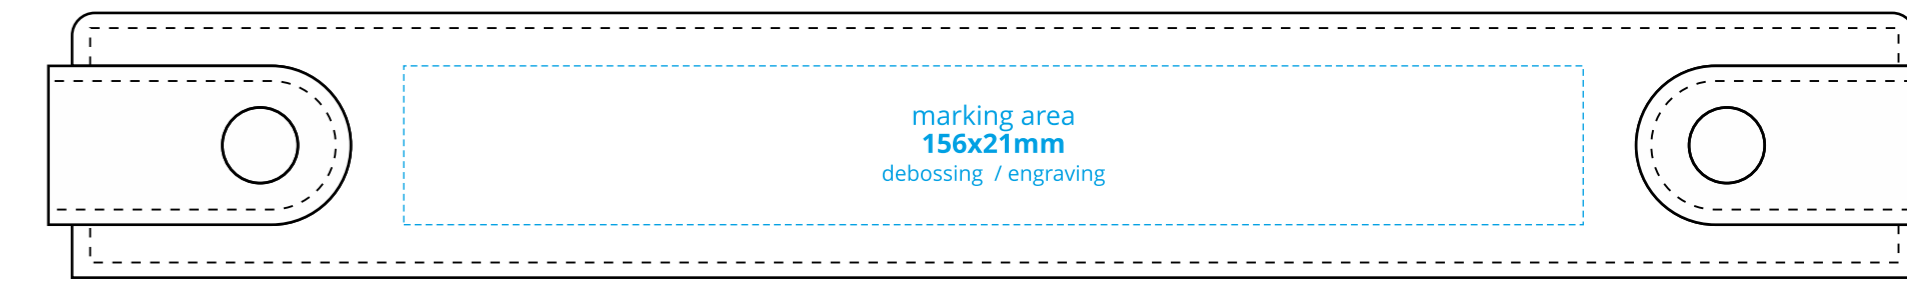

1655 - front

marking area
224x104mm
 debossing / engraving

1655 - back

marking area
224x74mm
 debossing / engraving

Size of logo "LUVA" - 20x20.6mm
The method of marking - debossing

1655 - side 1

marking area
224x74mm
 debossing / engraving

1655 - side 2

marking area
156x21mm
 debossing / engraving