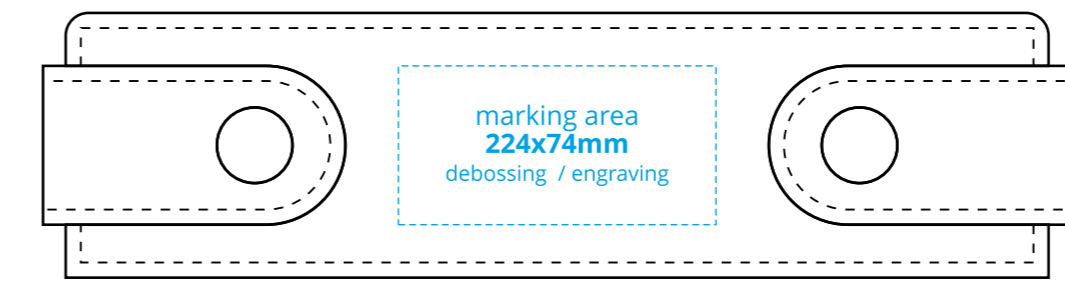

1655 - front

marking area
224x104mm
 debossing / engraving

1655 - back

marking area
224x74mm
 debossing / engraving

Size of logo "LUVA" - 20x20.6mm
The method of marking - debossing

1655 - side 1

marking area
224x74mm
 debossing / engraving

1655 - side 2

marking area
156x21mm
 debossing / engraving