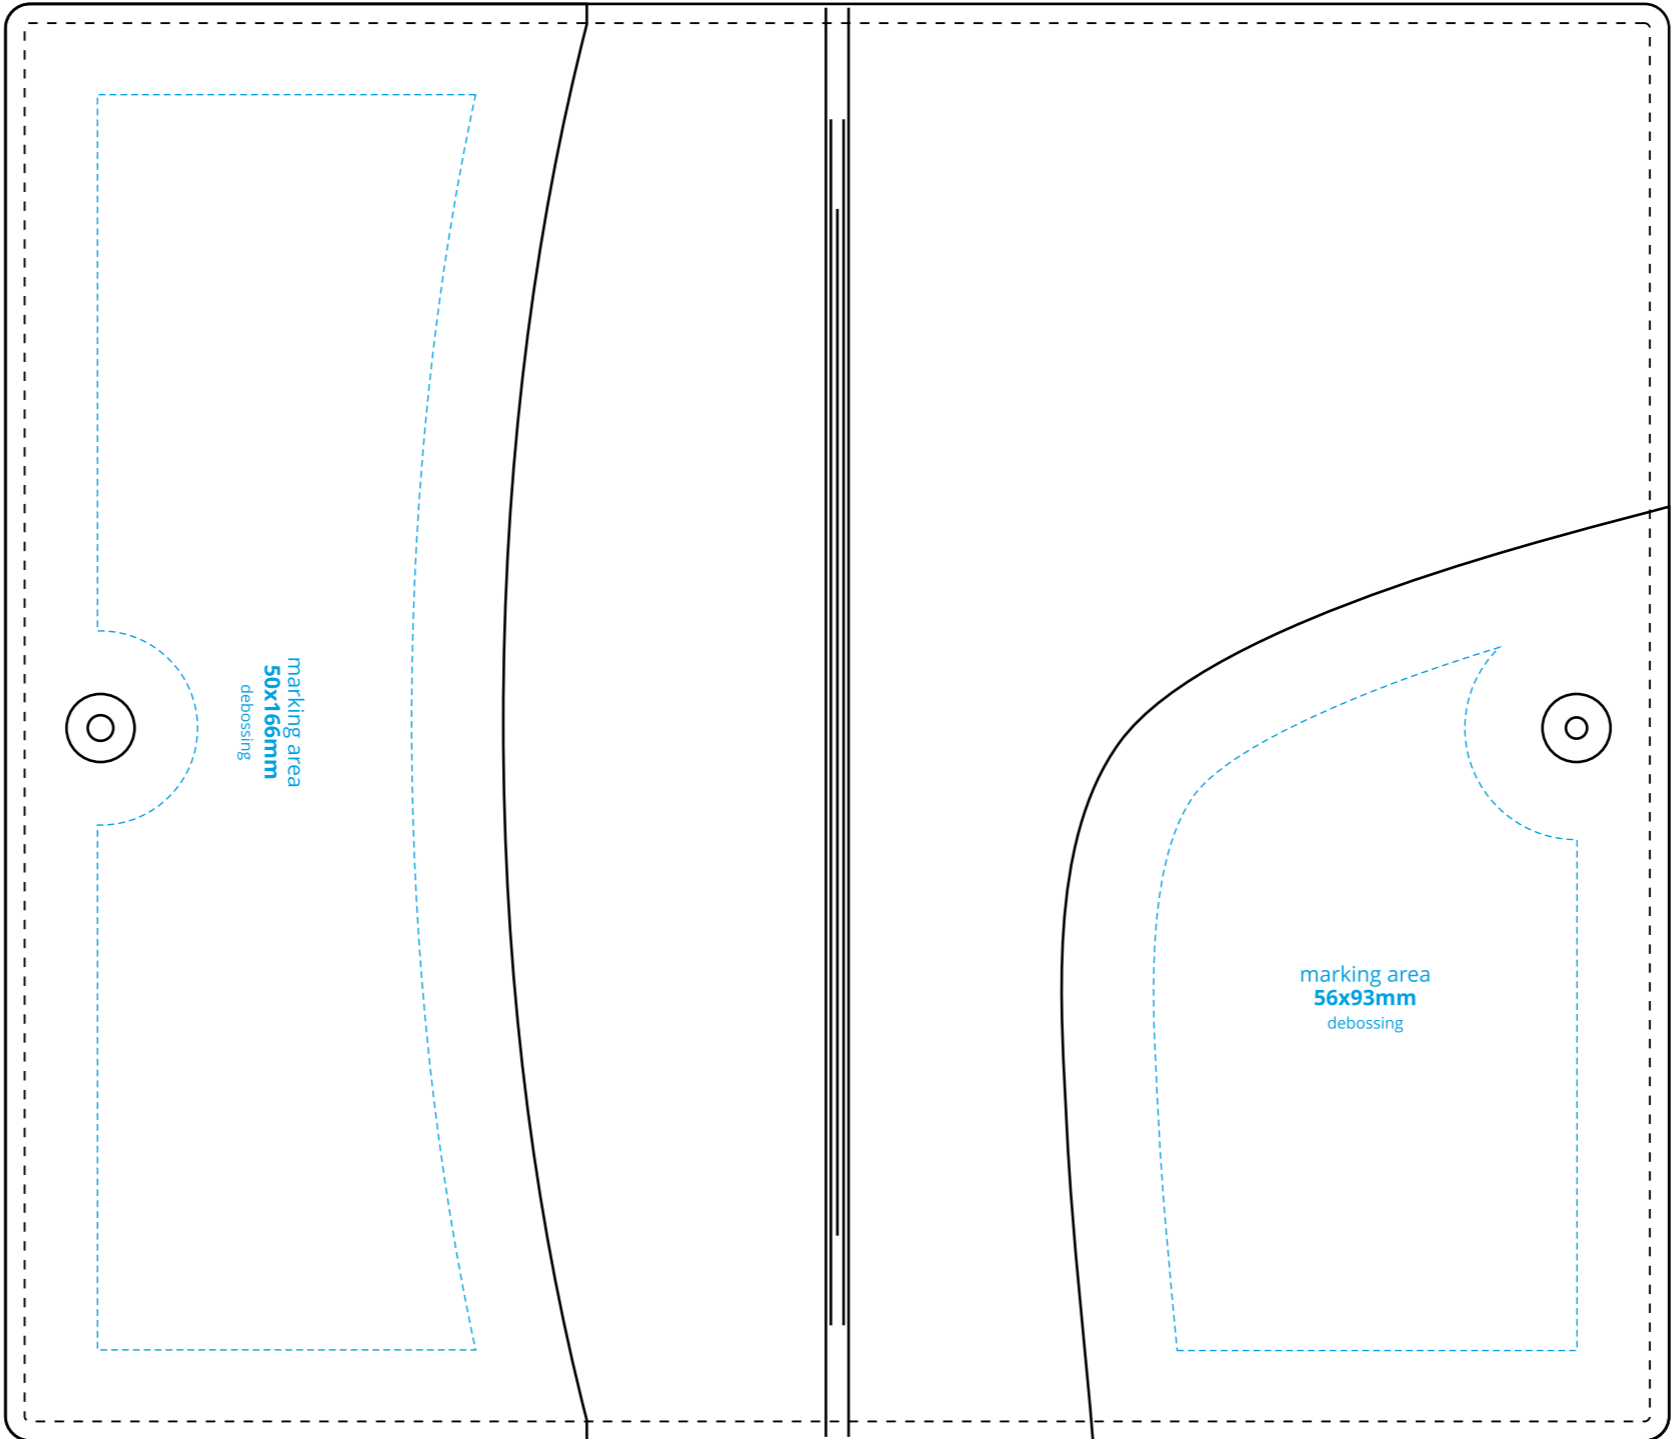

1962 - back

marking area
80x130mm
debossing

LUVA
HANDMADE
M E N U

Size of logo "LUVA" - 15x16mm
The method of marking - debossing

1962 - inside

marking area
50x166mm
debossing

marking area
56x93mm
debossing

1962 - front

marking area
80x160mm
debossing