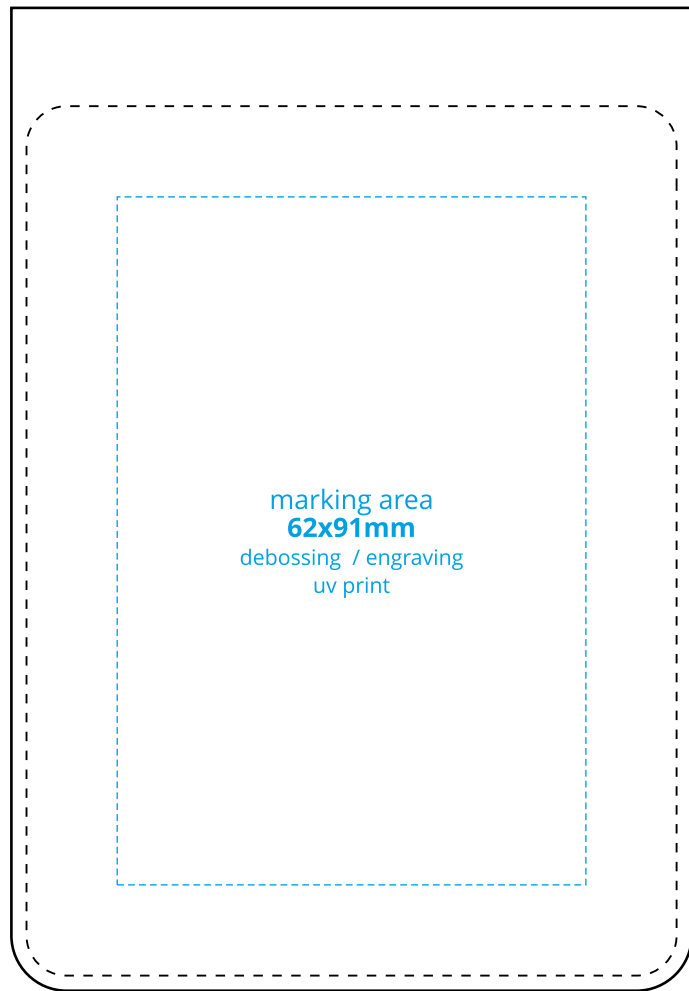

# 1102 - front

# 1102 - back

**Size of logo "LUVA" - 15x15.5mm**  
**The method of marking - debossing**

# 1102 - inside