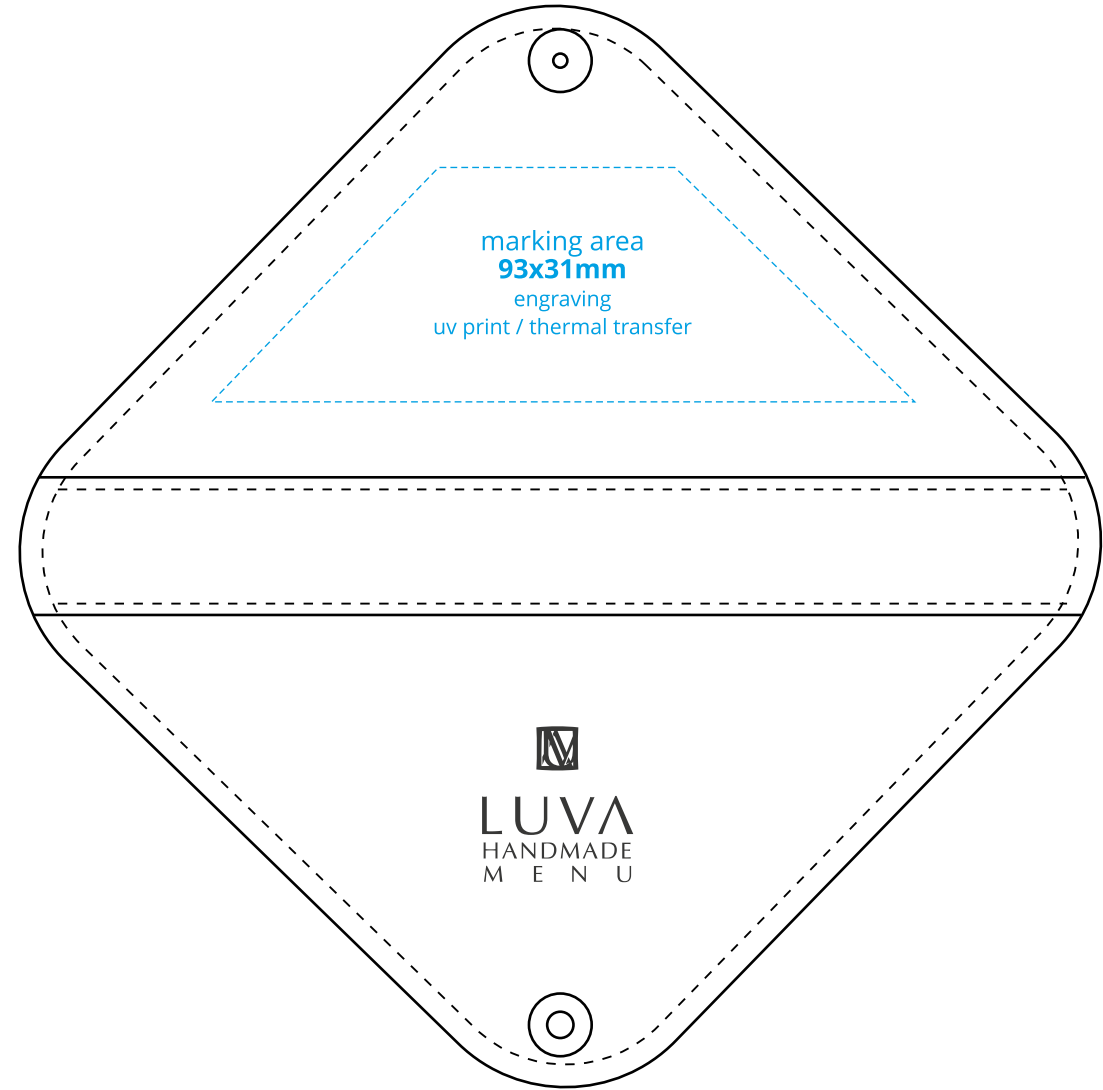

1032 - front

1032 - inside

Size of logo "LUVA" - 20x20.6mm
The method of marking - debossing